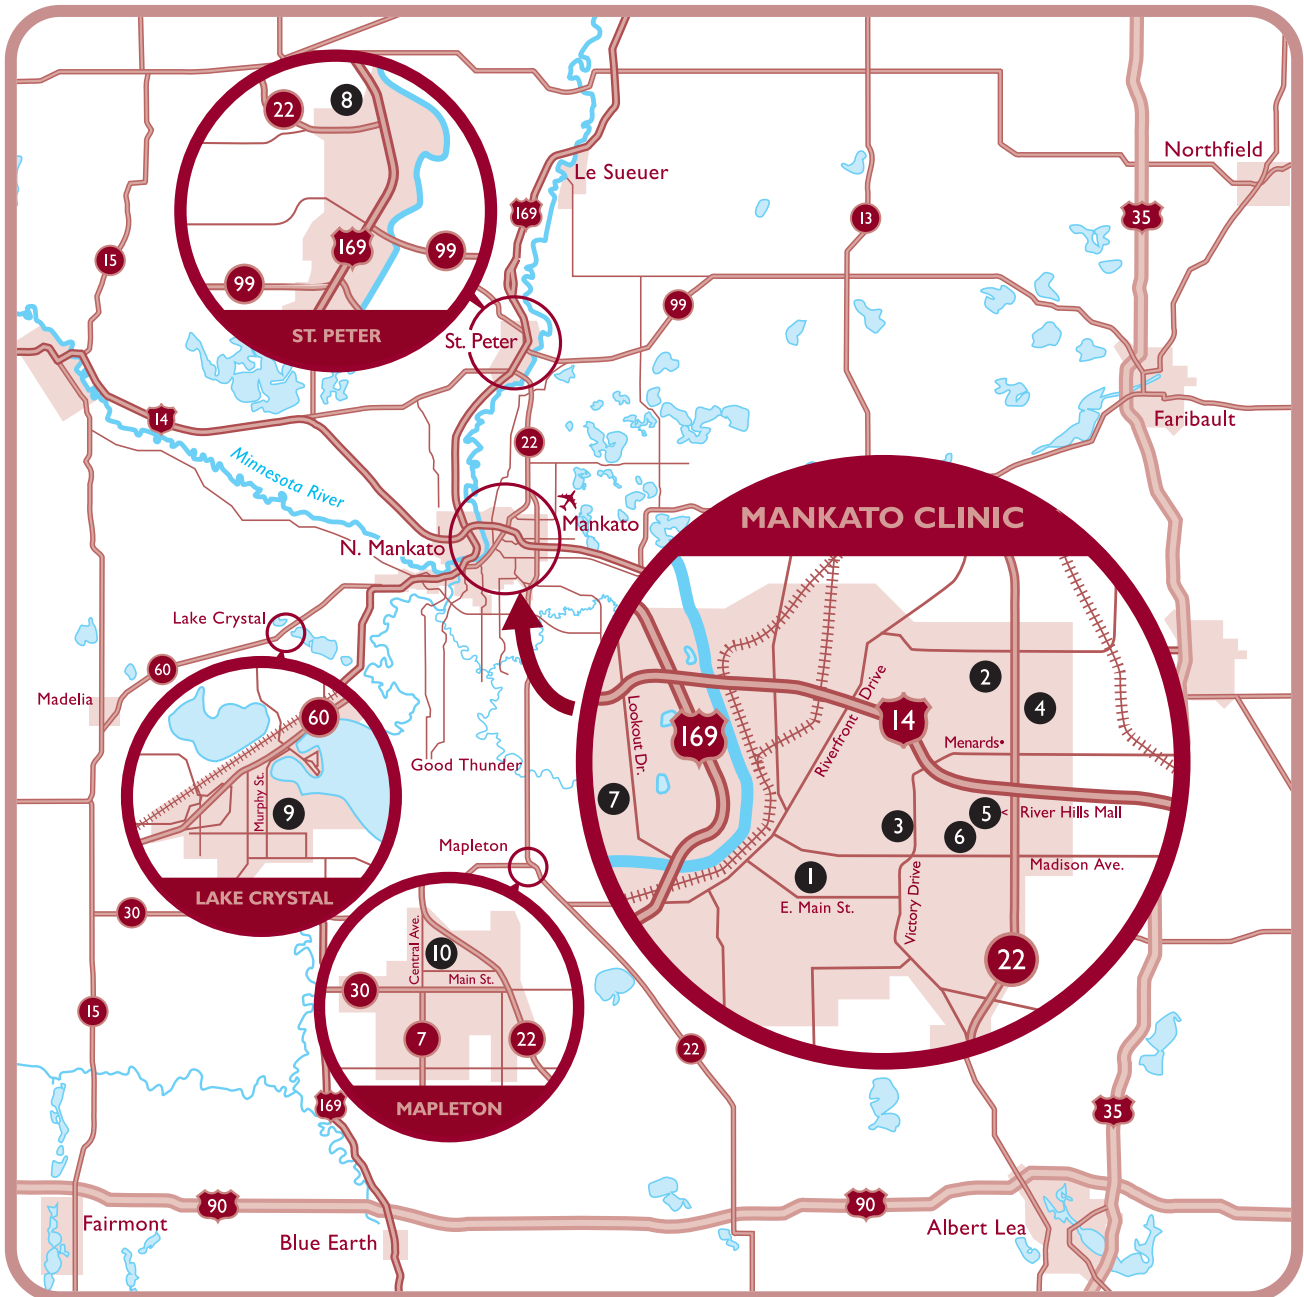

Mankato Clinic Locations

Map Key

- ① MANKATO CLINIC @ MAIN STREET
- ② MANKATO CLINIC @ WICKERSHAM HEALTH CAMPUS
- ③ MANKATO CLINIC @ MADISON EAST CENTER
- ④ MANKATO CLINIC @ J. SCOTT SANDERS CENTER FOR SLEEP MEDICINE
- ⑤ MANKATO CLINIC EXPRESS
- ⑥ MANKATO CLINIC URGENT CARE - 1809 Adams Street
- ⑦ MANKATO CLINIC @ NORTH MANKATO FAMILY PRACTICE
- ⑧ MANKATO CLINIC @ DANIELS HEALTH CENTER
- ⑨ MANKATO CLINIC @ LAKE CRYSTAL FAMILY PRACTICE
- ⑩ MANKATO CLINIC @ MAPLETON FAMILY PRACTICE